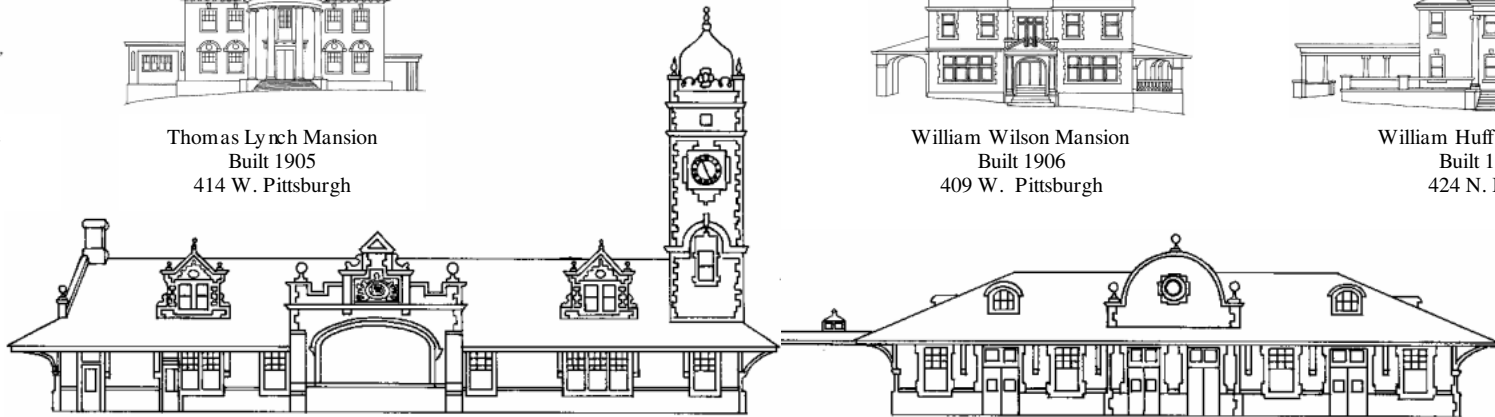

Westmoreland County Courthouse
Built 1908
Center of Main

Cope Building
Built 1893
S. Pennsylvania & W. Pittsburgh

Westmoreland Museum of American Art
Built 1959
221 N. Main

Brown/Carlton House
Built 1896
402 N. Main

Thomas Lynch Mansion
Built 1905
414 W. Pittsburgh

William Wilson Mansion
Built 1906
409 W. Pittsburgh

William Huff Residence
Built 1900
424 N. Main

Pennsylvania Rail Road Station
Built 1910-1911
Ehalt & Harrison